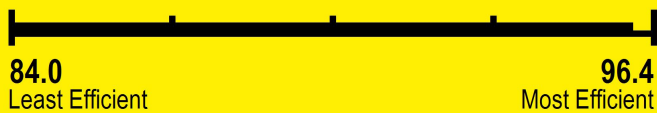

# ENERGYGUIDE

Boiler  
Water  
Natural Gas, Propane Gas

RINNAI  
Model IP090099C (REB-B2630FF-US)

Efficiency Rating (AFUE)\*

96.0

Range of Similar Models  
\* Annual Fuel Utilization Efficiency

For energy cost info, visit  
[productinfo.energy.gov](http://productinfo.energy.gov)